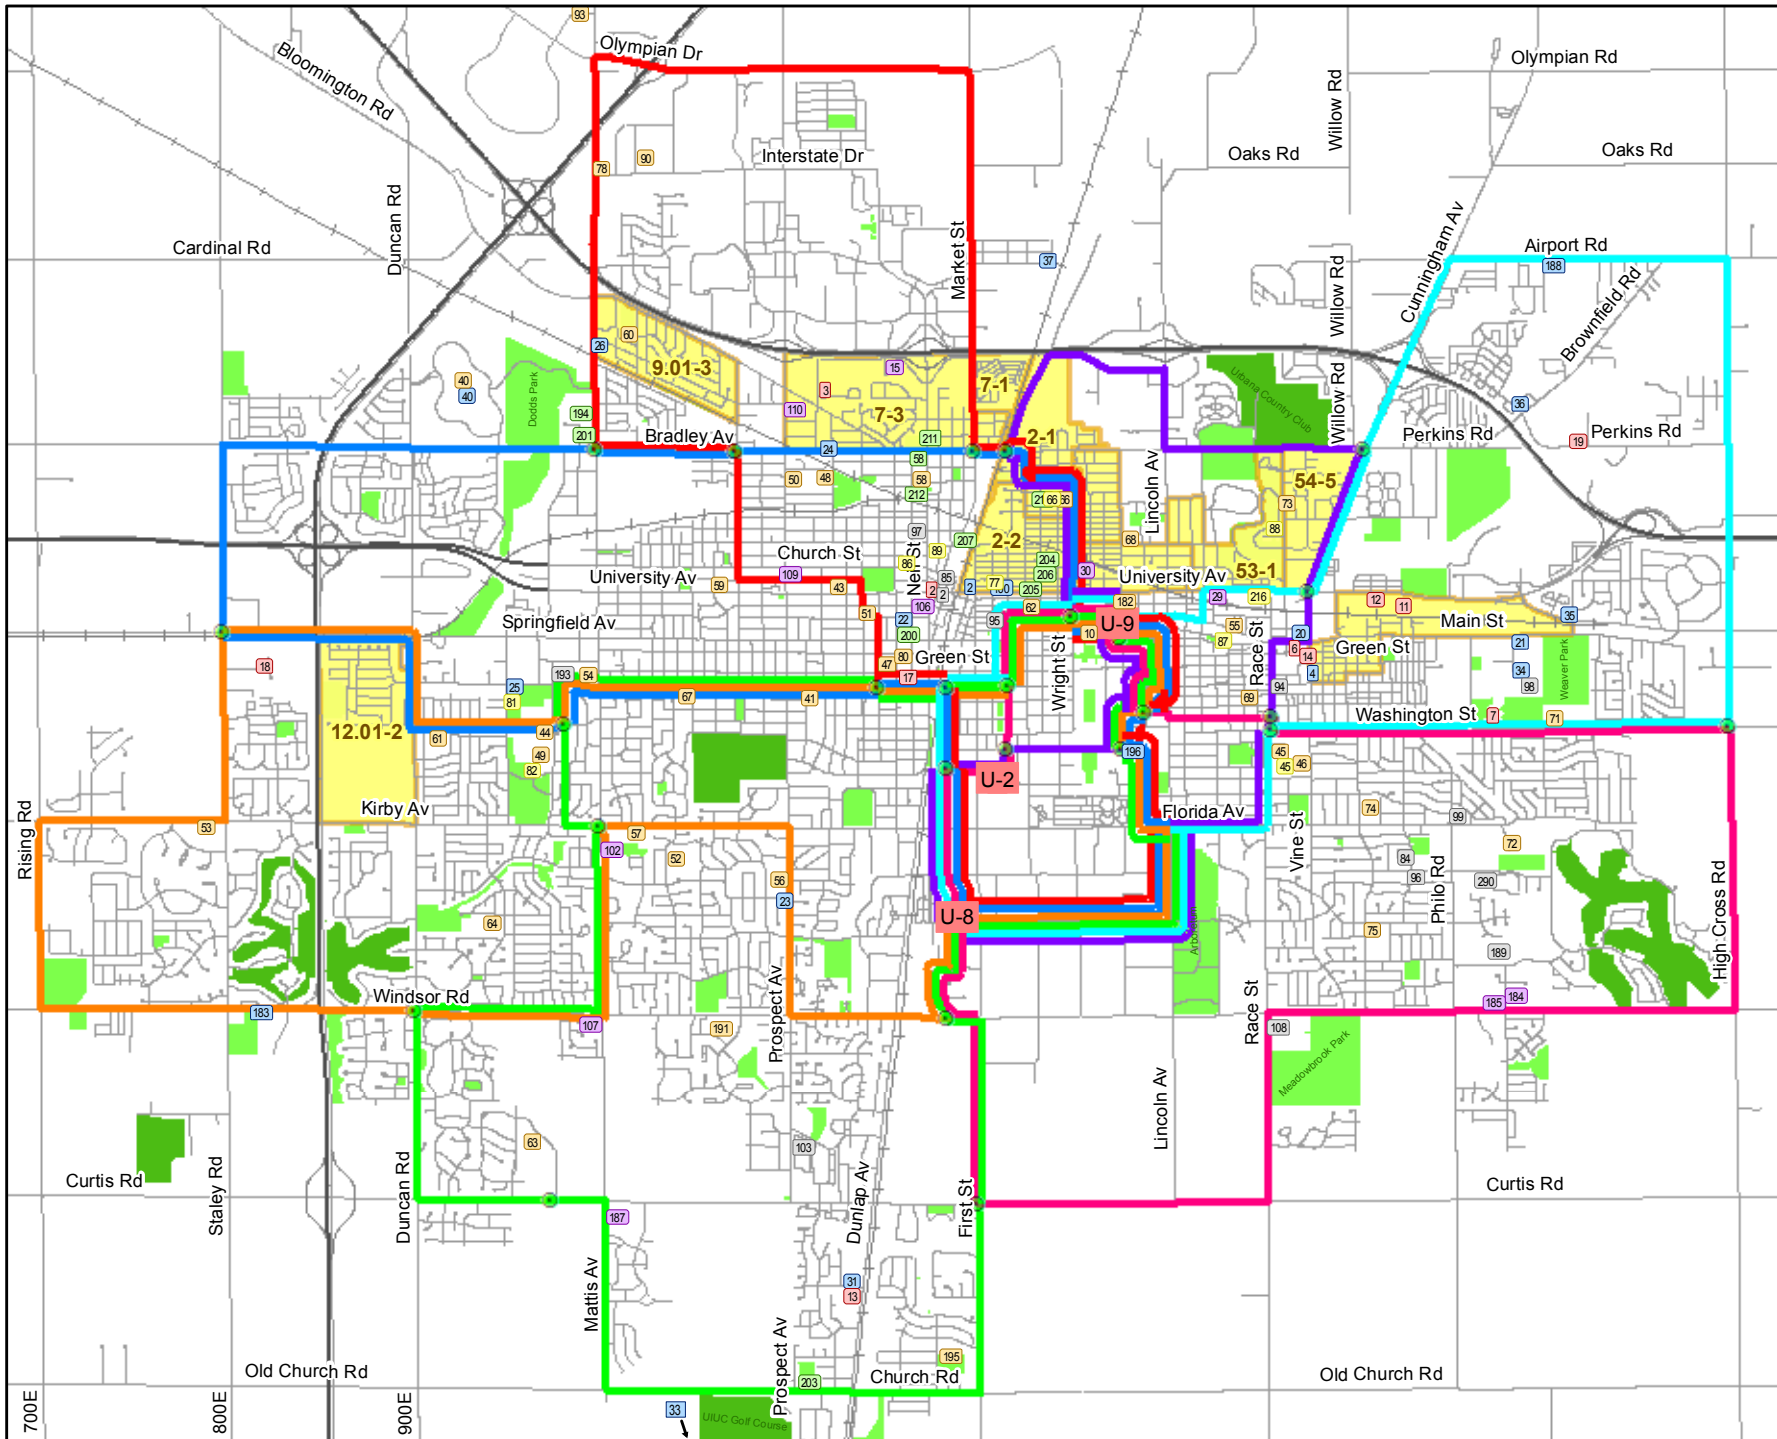

Ring Map

3/23/10

Legend

- U-9 Backbone Nodes
- Backbone Junctions
- Ring 1 - Far North Champaign
- Ring 2 - Near North Champaign
- Ring 3 - Middle Champaign
- Ring 4 - South Champaign & Savoy
- Ring 5 - South Urbana & Savoy
- Ring 6 - Middle Urbana
- Ring 7 - North Urbana
- 2-1 Last Mile FTTP Funded ServiceArea (labeled as Census Tract - Block Group)

Anchor Institutions

- 30 Education & Library
- 12 Government
- 45 Medical
- 112 Park District & Youth
- 120 Public Computing Centers
- 105 Public Safety
- 84 Senior Living & Activity